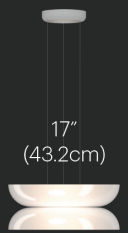

13.5" (34.25cm)

DB

15" (38cm)

18.25" (46.5cm)

AC

13" (33cm)

14.25" (36cm)

BC

12" (30.5cm)

8.5" (21.5cm)

CC

17" (43.2cm)

7.75" (20cm)

DC

17" (43.2cm)

17.5" (44.45cm)

AD

17" (43.2cm)

13.5" (34.25cm)

BD

17" (43.2cm)

7.75" (20cm)

CD

17" (43.2cm)

7" (17.75cm)

DD