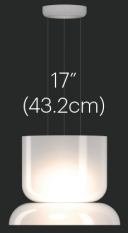

15" (38cm)

18.25" (46.5cm)

CA

17" (43.2cm)

17.5" (44.45cm)

DA

15" (38cm)

24" (61cm)

AB

13" (33cm)

20" (51cm)

BB

13" (33cm)

14.25" (36cm)

CB

17" (43.2cm)

13.5" (34.25cm)

DB

15" (38cm)

18.25" (46.5cm)

AC

13" (33cm)

14.25" (36cm)

BC

12" (30.5cm)

8.5" (21.5cm)

CC

17" (43.2cm)

7.75" (20cm)

DC

17" (43.2cm)

17.5" (44.45cm)