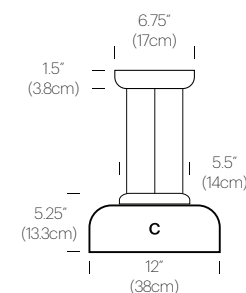

DIMENSIONS

TOTEM DOWN LIGHT