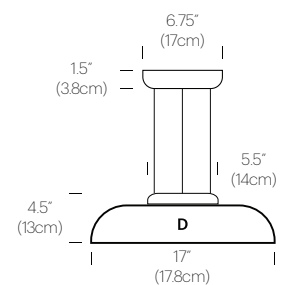

DIMENSIONS

TOTEM DOWN LIGHT