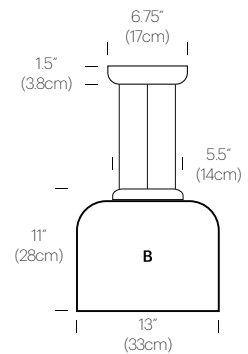

DIMENSIONS

TOTEM DOWN LIGHT