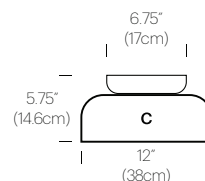

PRODUCT CODES

Totem Flush (A):	TOTE FSH A
Totem Flush (B):	TOTE FSH B
Totem Flush (C):	TOTE FSH C
Totem Flush (D):	TOTE FSH D

PACKAGING WEIGHT AND DIMENSIONS

Totem A:	8LBS	20" X 20" X 20"
(Shade)	3.6KG	50cm X 50cm X 50cm
Totem B:	6.5LBS	17" X 17" X 15"
(Shade)	3KG	39cm X 43cm X 43cm
Totem C:	4LBS	16.5" X 16.5" X 10"
(Shade)	1.8KG	42cm X 42cm X 25cm
Totem D:	3.3LBS	22" X 22" X 9"
(Shade)	1.5KG	56cm X 56cm X 23cm

NOTES

Custom requests can be considered on volume orders.

14" (35.5cm)

15" (38cm)

A

10" (25.4cm)

13" (33cm)

B

4.25" (10.75cm)

12" (30.5cm)

C

3.5" (8.9cm)

17" (43.2cm)

D

15" (38cm)

14" (35.5cm)

A

13" (33cm)

10" (25.4cm)

B

12" (30.5cm)

4.25" (10.75cm)

C

17" (43.2cm)