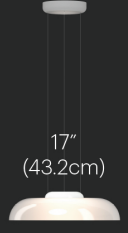

TOTEM UP/DOWN LIGHT

DESCRIPTION

Totem is a versatile pendant lighting collection comprised of exquisitely blown opal glass shades designed around a modular platform. Totem's soft, pure white geometric forms provide a charming interplay of unique combinations to provide warmth and elegance to any space. Users can select from 4 shade styles (A,B,C,D) to mix and match to create an ensemble of 20 unique pendant combinations. Totem provides both direct and indirect illumination by employing a two-part LED light engine that provides both uplight and downlight resulting in a warm and dimmable ambient glow projecting through its softly diffused glass structure. Totem singles can be used in flush mount down-light only scenarios as well.

4.25" (10.75cm)

12" (30.5cm)

C

3.5" (8.9cm)

17" (43.2cm)

D

15" (38cm)

14" (35.5cm)

A

13" (33cm)

10" (25.4cm)

B

12" (30.5cm)

4.25" (10.75cm)

C

17" (43.2cm)

3.5" (8.9cm)

D

15" (38cm)

28" (71cm)

AA

15" (38cm)

24" (61cm)

BA