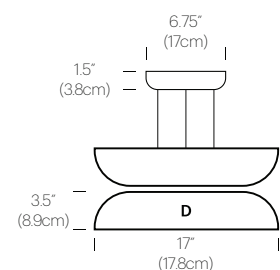

DIMENSIONS

TOTEM UP/DOWN LIGHT