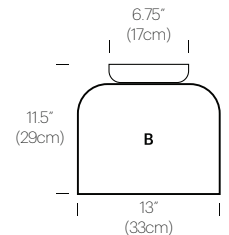

PRODUCT CODES

Totem Flush (A):	TOTE FSH A
Totem Flush (B):	TOTE FSH B
Totem Flush (C):	TOTE FSH C
Totem Flush (D):	TOTE FSH D

PACKAGING WEIGHT AND DIMENSIONS

Totem A:	8LBS	20" X 20" X 20"
(Shade)	3.6KG	50cm X 50cm X 50cm
Totem B:	6.5LBS	17" X 17" X 15"
(Shade)	3KG	39cm X 43cm X 43cm
Totem C:	4LBS	16.5" X 16.5" X 10"
(Shade)	1.8KG	42cm X 42cm X 25cm
Totem D:	3.3LBS	22" X 22" X 9"
(Shade)	1.5KG	56cm X 56cm X 23cm

NOTES

Custom requests can be considered on volume orders.

14" (35.5cm)

15" (38cm)

A

10" (25.4cm)

13" (33cm)

B

4.25" (10.75cm)

12" (30.5cm)

C

3.5" (8.9cm)

17" (43.2cm)

D

15" (38cm)

14" (35.5cm)

A

13" (33cm)

10" (25.4cm)

B

12" (30.5cm)

4.25" (10.75cm)

C

17" (43.2cm)