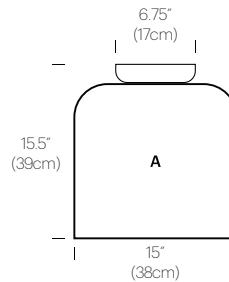

PRODUCT CODES

Totem Flush (A):	TOTE FSH A
Totem Flush (B):	TOTE FSH B
Totem Flush (C):	TOTE FSH C
Totem Flush (D):	TOTE FSH D

PACKAGING WEIGHT AND DIMENSIONS

Totem A:	8LBS	20" X 20" X 20"
(Shade)	3.6KG	50cm X 50cm X 50cm
Totem B:	6.5LBS	17" X 17" X 15"
(Shade)	3KG	39cm X 43cm X 43cm
Totem C:	4LBS	16.5" X 16.5" X 10"
(Shade)	1.8KG	42cm X 42cm X 25cm
Totem D:	3.3LBS	22" X 22" X 9"
(Shade)	1.5KG	56cm X 56cm X 23cm

NOTES

Custom requests can be considered on volume orders.

14" (35.5cm)

15" (38cm)

A

10" (25.4cm)

13" (33cm)

B

4.25" (10.75cm)

12" (30.5cm)

C

3.5" (8.9cm)

17" (43.2cm)

D

15" (38cm)

14" (35.5cm)

A

13" (33cm)

10" (25.4cm)

B

12" (30.5cm)

4.25" (10.75cm)

C

17" (43.2cm)