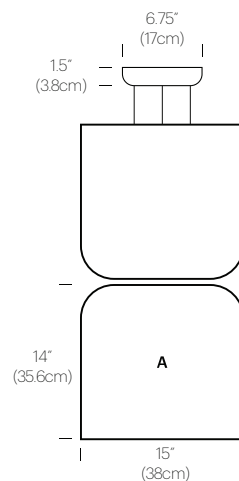

DIMENSIONS

TOTEM UP/DOWN LIGHT