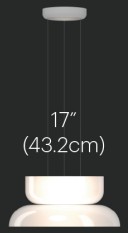

AB

13" (33cm)

20" (51cm)

BB

13" (33cm)

14.25" (36cm)

CB

17" (43.2cm)

13.5" (34.25cm)

DB

15" (38cm)

18.25" (46.5cm)

AC

13" (33cm)

14.25" (36cm)

BC

12" (30.5cm)

8.5" (21.5cm)

CC

17" (43.2cm)

7.75" (20cm)

DC

17" (43.2cm)

17.5" (44.45cm)

AD

17" (43.2cm)

13.5" (34.25cm)

BD

17" (43.2cm)

7.75" (20cm)

CD

17" (43.2cm)