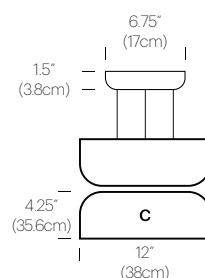

DIMENSIONS

TOTEM UP/DOWN LIGHT