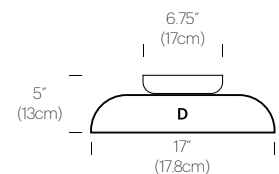

PRODUCT CODES

Totem Flush (A):	TOTE FSH A
Totem Flush (B):	TOTE FSH B
Totem Flush (C):	TOTE FSH C
Totem Flush (D):	TOTE FSH D

PACKAGING WEIGHT AND DIMENSIONS

Totem A:	8LBS	20" X 20" X 20"
(Shade)	3.6KG	50cm X 50cm X 50cm
Totem B:	6.5LBS	17" X 17" X 15"
(Shade)	3KG	39cm X 43cm X 43cm
Totem C:	4LBS	16.5" X 16.5" X 10"
(Shade)	1.8KG	42cm X 42cm X 25cm
Totem D:	3.3LBS	22" X 22" X 9"
(Shade)	1.5KG	56cm X 56cm X 23cm

NOTES

Custom requests can be considered on volume orders.

14" (35.5cm)

15" (38cm)

A

10" (25.4cm)

13" (33cm)

B

4.25" (10.75cm)

12" (30.5cm)

C

3.5" (8.9cm)

17" (43.2cm)

D

15" (38cm)

14" (35.5cm)

A

13" (33cm)

10" (25.4cm)

B

12" (30.5cm)

4.25" (10.75cm)

C

17" (43.2cm)