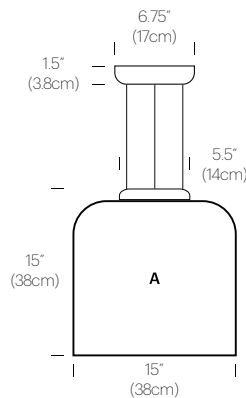

DIMENSIONS

TOTEM DOWN LIGHT