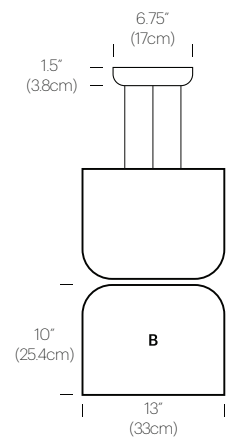

DIMENSIONS

TOTEM UP/DOWN LIGHT