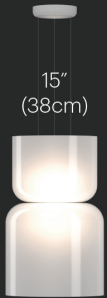

3.5" (8.9cm)

D

15" (38cm)

28" (71cm)

AA

15" (38cm)

24" (61cm)

BA

15" (38cm)

18.25" (46.5cm)

CA

17" (43.2cm)

17.5" (44.45cm)

DA

15" (38cm)

24" (61cm)

AB

13" (33cm)

20" (51cm)

BB

13" (33cm)

14.25" (36cm)

CB

17" (43.2cm)

13.5" (34.25cm)

DB

15" (38cm)

18.25" (46.5cm)

AC

13" (33cm)

14.25" (36cm)

BC