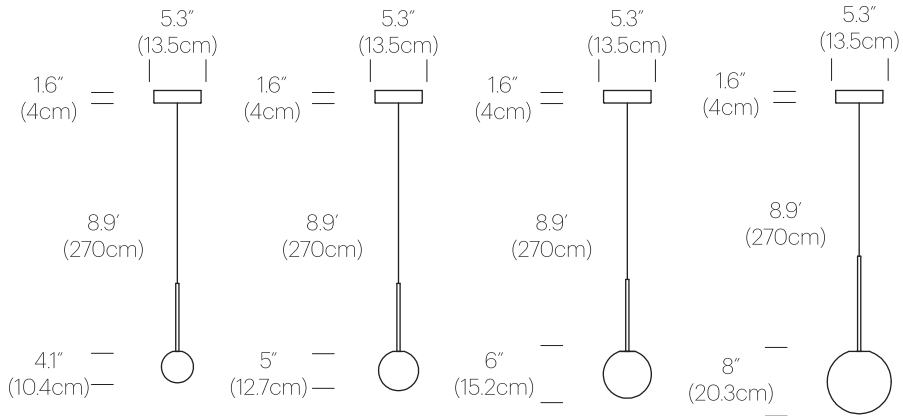

Luminaire Efficacy: 48Lm/W (4", 5"), 66 Lm/W (6"), 80Lm/W (8", 10", 12", 16")

Color Rendition Index: 95 CRI

50K hour lifespan

Cord Length: 8.9' (2.7m) (Field cuttable)

CERTIFICATIONS 

FINISHES

BOLA SPHERE

CHROME

BRASS

ROSE GOLD

GUNMETAL

MATTE BLACK

DIMENSIONS

BOLA SPHERE 4, 5, 6, 8, 10, 12, 16

PRODUCT CODES (enter globe size in blank space)

Bola Sphere (Chrome):	BOLA SPH ___ CRM
Bola Sphere (Brass):	BOLA SPH ___ BRA
Bola Sphere (Rose Gold):	BOLA SPH ___ RGD
Bola Sphere (Gunmetal):	BOLA SPH ___ GUN
Bola Sphere (Matte Black):	BOLA SPH ___ BLK

PACKAGING WEIGHT AND DIMENSIONS

Bola Sphere 4	2.6LBS 1.2KG	10" X 9" X 8.5" 25cm X 23cm X 22cm
Bola Sphere 5	3LBS 1.4KG	10" X 9" X 8.5" 25cm X 23cm X 22cm
Bola Sphere 6	3.5LBS 1.6KG	11.5" X 9" X 10.5" 29cm X 23cm X 27cm
Bola Sphere 8	5LBS 2.28KG	12" X 12" X 12.25" 30cm X 30cm X 31cm
Bola Sphere 10	5.5LBS 2.5KG	14" X 14" X 16.5" 36cm X 36cm X 42cm
Bola Sphere 12	7.2LBS 3.3KG	18" X 18" X 18" 46cm X 46cm X 46cm
Bola Sphere 16	8LBS 3.6KG	20" X 20" X 20" 51cm X 51cm X 51cm

CHANDELIER CANOPY 17", 26"

CHANDELIER CANOPY 17"

17"
(43cm)

CHANDELIER CANOPY 26"

26"
(66cm)

DIMENSIONS

BOLA SPHERE 4, 5, 6, 8, 10, 12

BOLA SPHERE CHANDELIER
5, 6, 8