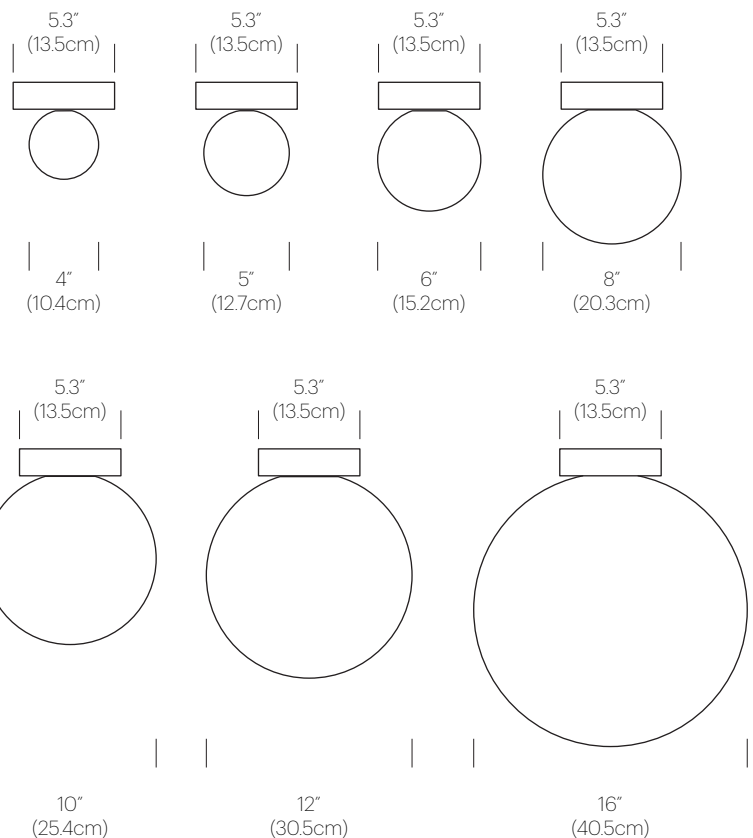

NOTES

3000K and 2700K CCT Models Available Upon Request.
Custom requests can be considered on volume orders

BOLA SPHERE FLUSH

DESCRIPTION

The Bola Sphere is the basic foundation of the Bola Collection, featuring an elemental interplay between canopy and sphere. Its seductive opal blown glass shade is available in 6 distinct sizes: 4" (10cm), 5" (13cm), 6" (15cm), 8" (20cm), 10" (25.5cm), and 12" (30.5cm) paired with a stainless steel canopy in chrome, brass, matte black and white finishes. Lamps can be grouped in multi-axis configurations and sizes to provide delightful dots of illumination throughout any space. Bola Sphere Flush is now available with larger, 16" Globes!

PACKAGING WEIGHT AND DIMENSIONS

Bola Sphere 4	2.6LBS 1.2KG	10" X 9" X 8.5" 25cm X 23cm X 22cm
Bola Sphere 5	3LBS 1.4KG	10" X 9" X 8.5" 25cm X 23cm X 22cm
Bola Sphere 6	3.5LBS 1.6KG	11.5" X 9" X 10.5" 29cm X 23cm X 27cm
Bola Sphere 8	5LBS 2.28KG	12" X 12" X 12.25" 30cm X 30cm X 31cm
Bola Sphere 10	5.5LBS 2.5KG	14" X 14" X 16.5" 36cm X 36cm X 42cm
Bola Sphere 12	7.2LBS 3.3KG	18" X 18" X 18" 46cm X 46cm X 46cm
Bola Sphere 16	8LBS 3.6KG	20" X 20" X 20" 51cm X 51cm X 51cm

MATTE BLACK

DIMENSIONS

BOLA SPHERE FLUSH 4, 5, 6, 8, 10, 12

BOLA SPHERE CHANDELIER

DESCRIPTION

The Bola Sphere pendant chandelier is the basic foundation of the Bola Collection, featuring an elemental interplay between post and sphere. Its seductive opal blown glass shade is available 6 distinct sizes (4" (10cm), 5" (13cm), 6" (15cm), 8" (20cm), 10" (25.5cm), and 12" (30.5cm) paired with a chromated stainless steel post in chrome, brass, rose gold, gunmetal, and matte black. Two sizes of canopy are available to accommodate. Bola Sphere is also available in exquisite Chandelier groupings that allow mixing of globe sizes for stunning displays in any residential, contract or hospitality setting alike.