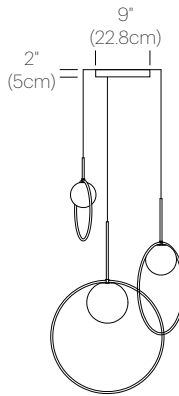

DIMENSIONS

BOLA HALO 12, 18, 22

BOLA HALO MULTI-LIGHT

DESCRIPTION

Bola Halo's elegant ring and globe design can be suspended in a variety of custom arrangements in both round and linear configurations. With Bola Disc Multi-Light, up to 11 lamps can be grouped together in a variety of mixed disc sizes to form stunning luminaire displays. Both size and shape of the grouping is controlled by lamp quantity and positioning relative to the Multi-Light canopy. Swag mounts are provided to extend the lights out into space along with an ample cord length of 8.9' (2.7m) to offer a wide array of unique solutions.

Luminosity: 390Lm (12"), 1100Lm (18"), 1710Lm (22")

Luminaire Efficacy: 65 Lumens/Watt (average)

Color Rendition Index: 95 CRI

50K hour lifespan

Cord Length: 8.9' (2.7m) (Field cuttable)

CERTIFICATIONS

FINISHES

BOLA HALO

CHROME

BRASS

ROSE GOLD

MULTI-LIGHT CANOPY

WHITE

BLACK

DIMENSIONS

BOLA HALO MULTI-LIGHT
12, 18, 22

BOLA HALO MULTI-LIGHT
12, 18, 18, 22

BOLA HALO MULTI-LIGHT
12, 18, 18, 22, 22

BOLA HALO MULTI-LIGHT
12 (X4), 18 (X4), 22 (X3)

BOLA HALO MULTI-LIGHT
CANOPY

BOLA HALO MULTI-LIGHT
CANOPY