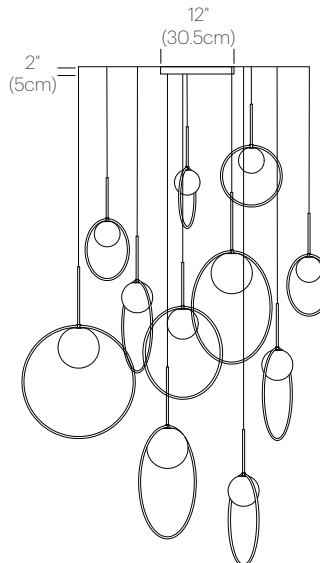

DIMENSIONS

BOLA HALO 12, 18, 22

BOLA HALO MULTI-LIGHT

DESCRIPTION

Bola Halo's elegant ring and globe design can be suspended in a variety of custom arrangements in both round and linear configurations. With Bola Disc Multi-Light, up to 11 lamps can be grouped together in a variety of mixed disc sizes to form stunning luminaire displays. Both size and shape of the grouping is controlled by lamp quantity and positioning relative to the Multi-Light canopy. Swag mounts are provided to extend the lights out into space along with an ample cord length of 8.9' (2.7m) to offer a wide array of unique solutions.

Luminosity: 390Lm (12"), 1100Lm (18"), 1710Lm (22")

Luminaire Efficacy: 65 Lumens/Watt (average)

Color Rendition Index: 95 CRI

50K hour lifespan

Cord Length: 8.9' (2.7m) (Field cuttable)

CERTIFICATIONS

FINISHES

BOLA HALO MULTI-LIGHT
12, 18, 22

BOLA HALO MULTI-LIGHT
12, 18, 18, 22

BOLA HALO MULTI-LIGHT
12, 18, 18, 22, 22

BOLA HALO MULTI-LIGHT
12 (X4), 18 (X4), 22 (X3)

BOLA HALO MULTI-LIGHT
CANOPY

BOLA HALO MULTI-LIGHT
CANOPY

PACKAGING WEIGHT AND DIMENSIONS

BOLA 12 HALO	4LBS	13.25" X 13" X 7.25"
	1.8KG	34cm X 33cm X 18cm
BOLA 18 HALO	5.7LBS	18" X 18" X 8.5"
	2.6KG	46cm X 46cm X 22cm
BOLA 22 HALO	8.2LBS	22" X 22" X 10.5"
	3.7KG	56cm X 56cm X 27cm
BOLA CAN 9	3.5LBS	9.25" X 9.25" X 2.25"
	1.6KG	24cm X 24cm X 5.7cm
BOLA CAN 12	6LBS	22" X 22" X 10.5"
	2.7KG	31cm X 31cm X 5.7cm