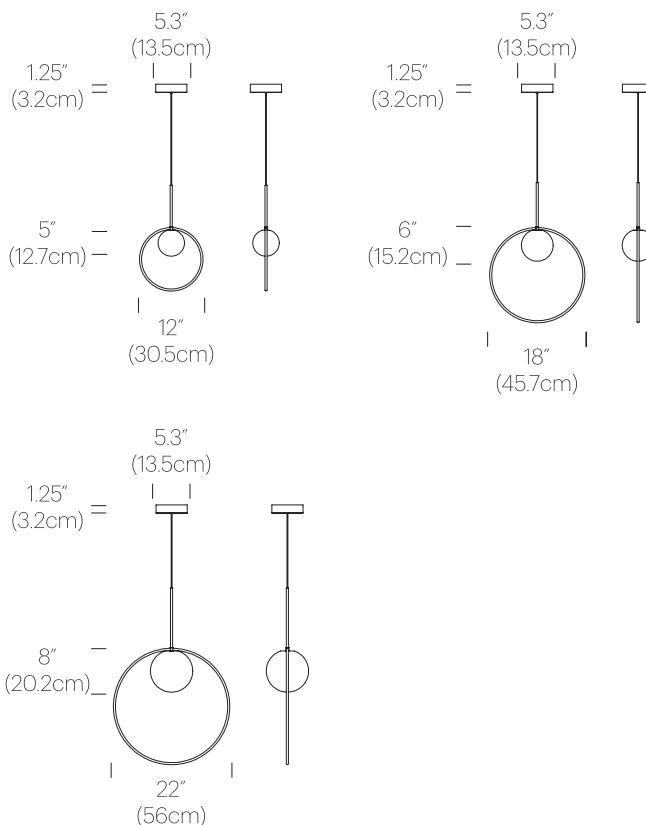

1710 Lumens (22")

Luminaire Efficacy: 48 Lm/W (12"), 66 Lm/W (18"),

80 Lm/W (22")

Color Rendition Index: 95 CRI

50K hour lifespan

Cord Length: 8.9' (2.7m) (Field cuttable)

CERTIFICATIONS

PRODUCT CODES

PACKAGING WEIGHT AND DIMENSIONS

Bola 12 Halo	4LBS	13.25" X 13" X 7.25"
	1.8KG	34cm X 33cm X 18cm
Bola 18 Halo	5.7LBS	18" X 18" X 8.5"
	2.6KG	46cm X 46cm X 22cm
Bola 22 Halo	8.2LBS	22" X 22" X 10.5"
	3.7KG	56cm X 56cm X 27cm

DIMENSIONS

BOLA HALO 12, 18, 22

BOLA HALO MULTI-LIGHT

DESCRIPTION

Bola Halo's elegant ring and globe design can be suspended in a variety of custom arrangements in both round and linear configurations. With Bola Disc Multi-Light, up to 11 lamps can be grouped together in a variety of mixed disc sizes to form stunning luminaire displays. Both size and shape of the grouping is controlled by lamp quantity and positioning relative to the Multi-Light canopy. Swag mounts are provided to extend the lights out into space along with an ample cord length of 8.9' (2.7m) to offer a wide array of unique solutions.

Luminosity: 390Lm (12"), 1100Lm (18"), 1710Lm (22")

Luminaire Efficacy: 65 Lumens/Watt (average)

Color Rendition Index: 95 CRI

50K hour lifespan

Cord Length: 8.9' (2.7m) (Field cuttable)

CERTIFICATIONS

FINISHES