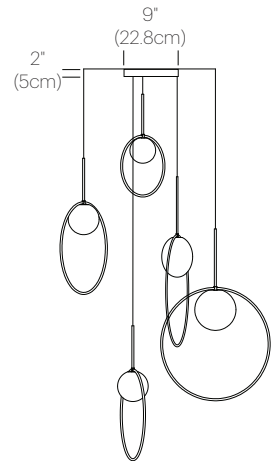

DIMENSIONS

BOLA HALO 12, 18, 22

BOLA HALO MULTI-LIGHT

DESCRIPTION

Bola Halo's elegant ring and globe design can be suspended in a variety of custom arrangements in both round and linear configurations. With Bola Disc Multi-Light, up to 11 lamps can be grouped together in a variety of mixed disc sizes to form stunning luminaire displays. Both size and shape of the grouping is controlled by lamp quantity and positioning relative to the Multi-Light canopy. Swag mounts are provided to extend the lights out into space along with an ample cord length of 8.9' (2.7m) to offer a wide array of unique solutions.

Luminosity: 390Lm (12"), 1100Lm (18"), 1710Lm (22")

Luminaire Efficacy: 65 Lumens/Watt (average)

Color Rendition Index: 95 CRI

50K hour lifespan

Cord Length: 8.9' (2.7m) (Field cuttable)

CERTIFICATIONS

FINISHES

BOLA HALO

CHROME

BRASS

ROSE GOLD

MULTI-LIGHT CANOPY

WHITE

BLACK

DIMENSIONS

BOLA HALO MULTI-LIGHT
12, 18, 22

BOLA HALO MULTI-LIGHT
12, 18, 18, 22

BOLA HALO MULTI-LIGHT
12, 18, 18, 22, 22

BOLA HALO MULTI-LIGHT
12 (X4), 18 (X4), 22 (X3)

BOLA HALO MULTI-LIGHT
CANOPY

BOLA HALO MULTI-LIGHT
CANOPY