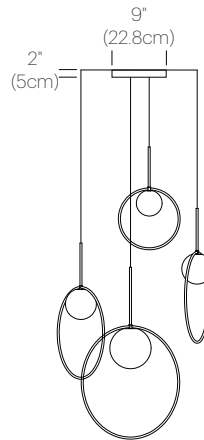

DIMENSIONS

BOLA HALO 12, 18, 22

BOLA HALO MULTI-LIGHT

DESCRIPTION

Bola Halo's elegant ring and globe design can be suspended in a variety of custom arrangements in both round and linear configurations. With Bola Disc Multi-Light, up to 11 lamps can be grouped together in a variety of mixed disc sizes to form stunning luminaire displays. Both size and shape of the grouping is controlled by lamp quantity and positioning relative to the Multi-Light canopy. Swag mounts are provided to extend the lights out into space along with an ample cord length of 8.9' (2.7m) to offer a wide array of unique solutions.

Luminosity: 390Lm (12"), 1100Lm (18"), 1710Lm (22")

Luminaire Efficacy: 65 Lumens/Watt (average)

Color Rendition Index: 95 CRI

50K hour lifespan

Cord Length: 8.9' (2.7m) (Field cuttable)

CERTIFICATIONS

FINISHES

BOLA HALO

CHROME

BRASS

ROSE GOLD

MULTI-LIGHT CANOPY

WHITE

BLACK

DIMENSIONS

BOLA HALO MULTI-LIGHT
12, 18, 22

BOLA HALO MULTI-LIGHT
12, 18, 18, 22

BOLA HALO MULTI-LIGHT
12, 18, 18, 22, 22

BOLA HALO MULTI-LIGHT
12 (X4), 18 (X4), 22 (X3)

BOLA HALO MULTI-LIGHT
CANOPY

BOLA HALO MULTI-LIGHT
CANOPY