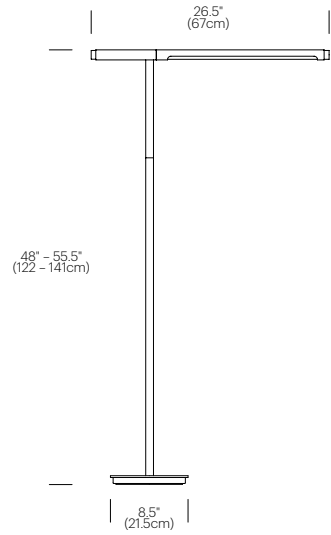

Pablo®

BRAZO

BRAZO

DESCRIPTION

Brazo's precision machined aluminum construction allows for optimal task lighting control with 360° adjustability and 90° tilt. Brazo features a luminous and energy-efficient LED light source which can be dialed to any desired beam-spread and brightness depending on the task.

SPECIFICATIONS

- Voltage: 120-240V 60Hz
- Power Consumption: 9W
- Color temperature: 3000K
- Luminosity: 400 Lumens
- Luminaire efficacy: 43 Lumens/Watt
- Color Rendition Index: 85 CRI
- 50K hour lifespan
- Cord length: 8' (244cm)
- Global Multi-plug adapter available
- 1 year warranty
- Certifications: UL, CE, RoHS

DIMENSIONS

BRAZO TABLE

BRAZO FLOOR

FINISH OPTIONS

BRAZO TABLE AND FLOOR

Silver

Black

White