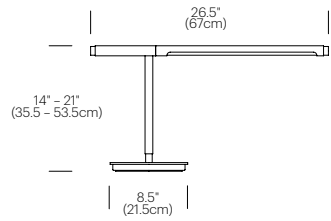

DIMENSIONS

BRAZO TABLE