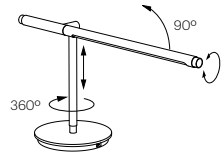

DIMENSIONS

BRAZO TABLE